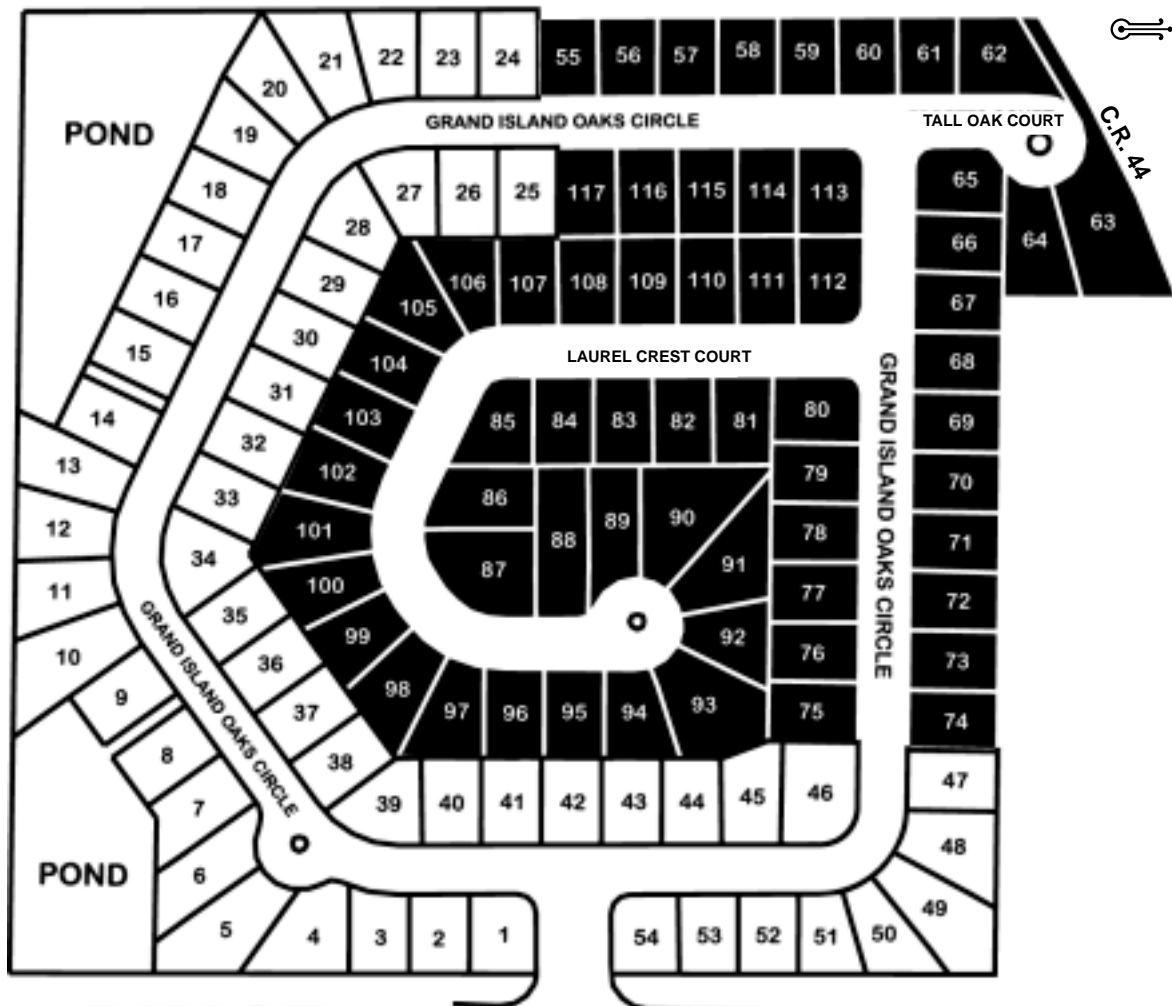

## PHASE 2

## PHASE 1

Chain O' Lakes Road

By Showcase Homes

CRC#057169

(352) 483-3344 or 1-888-903-6873